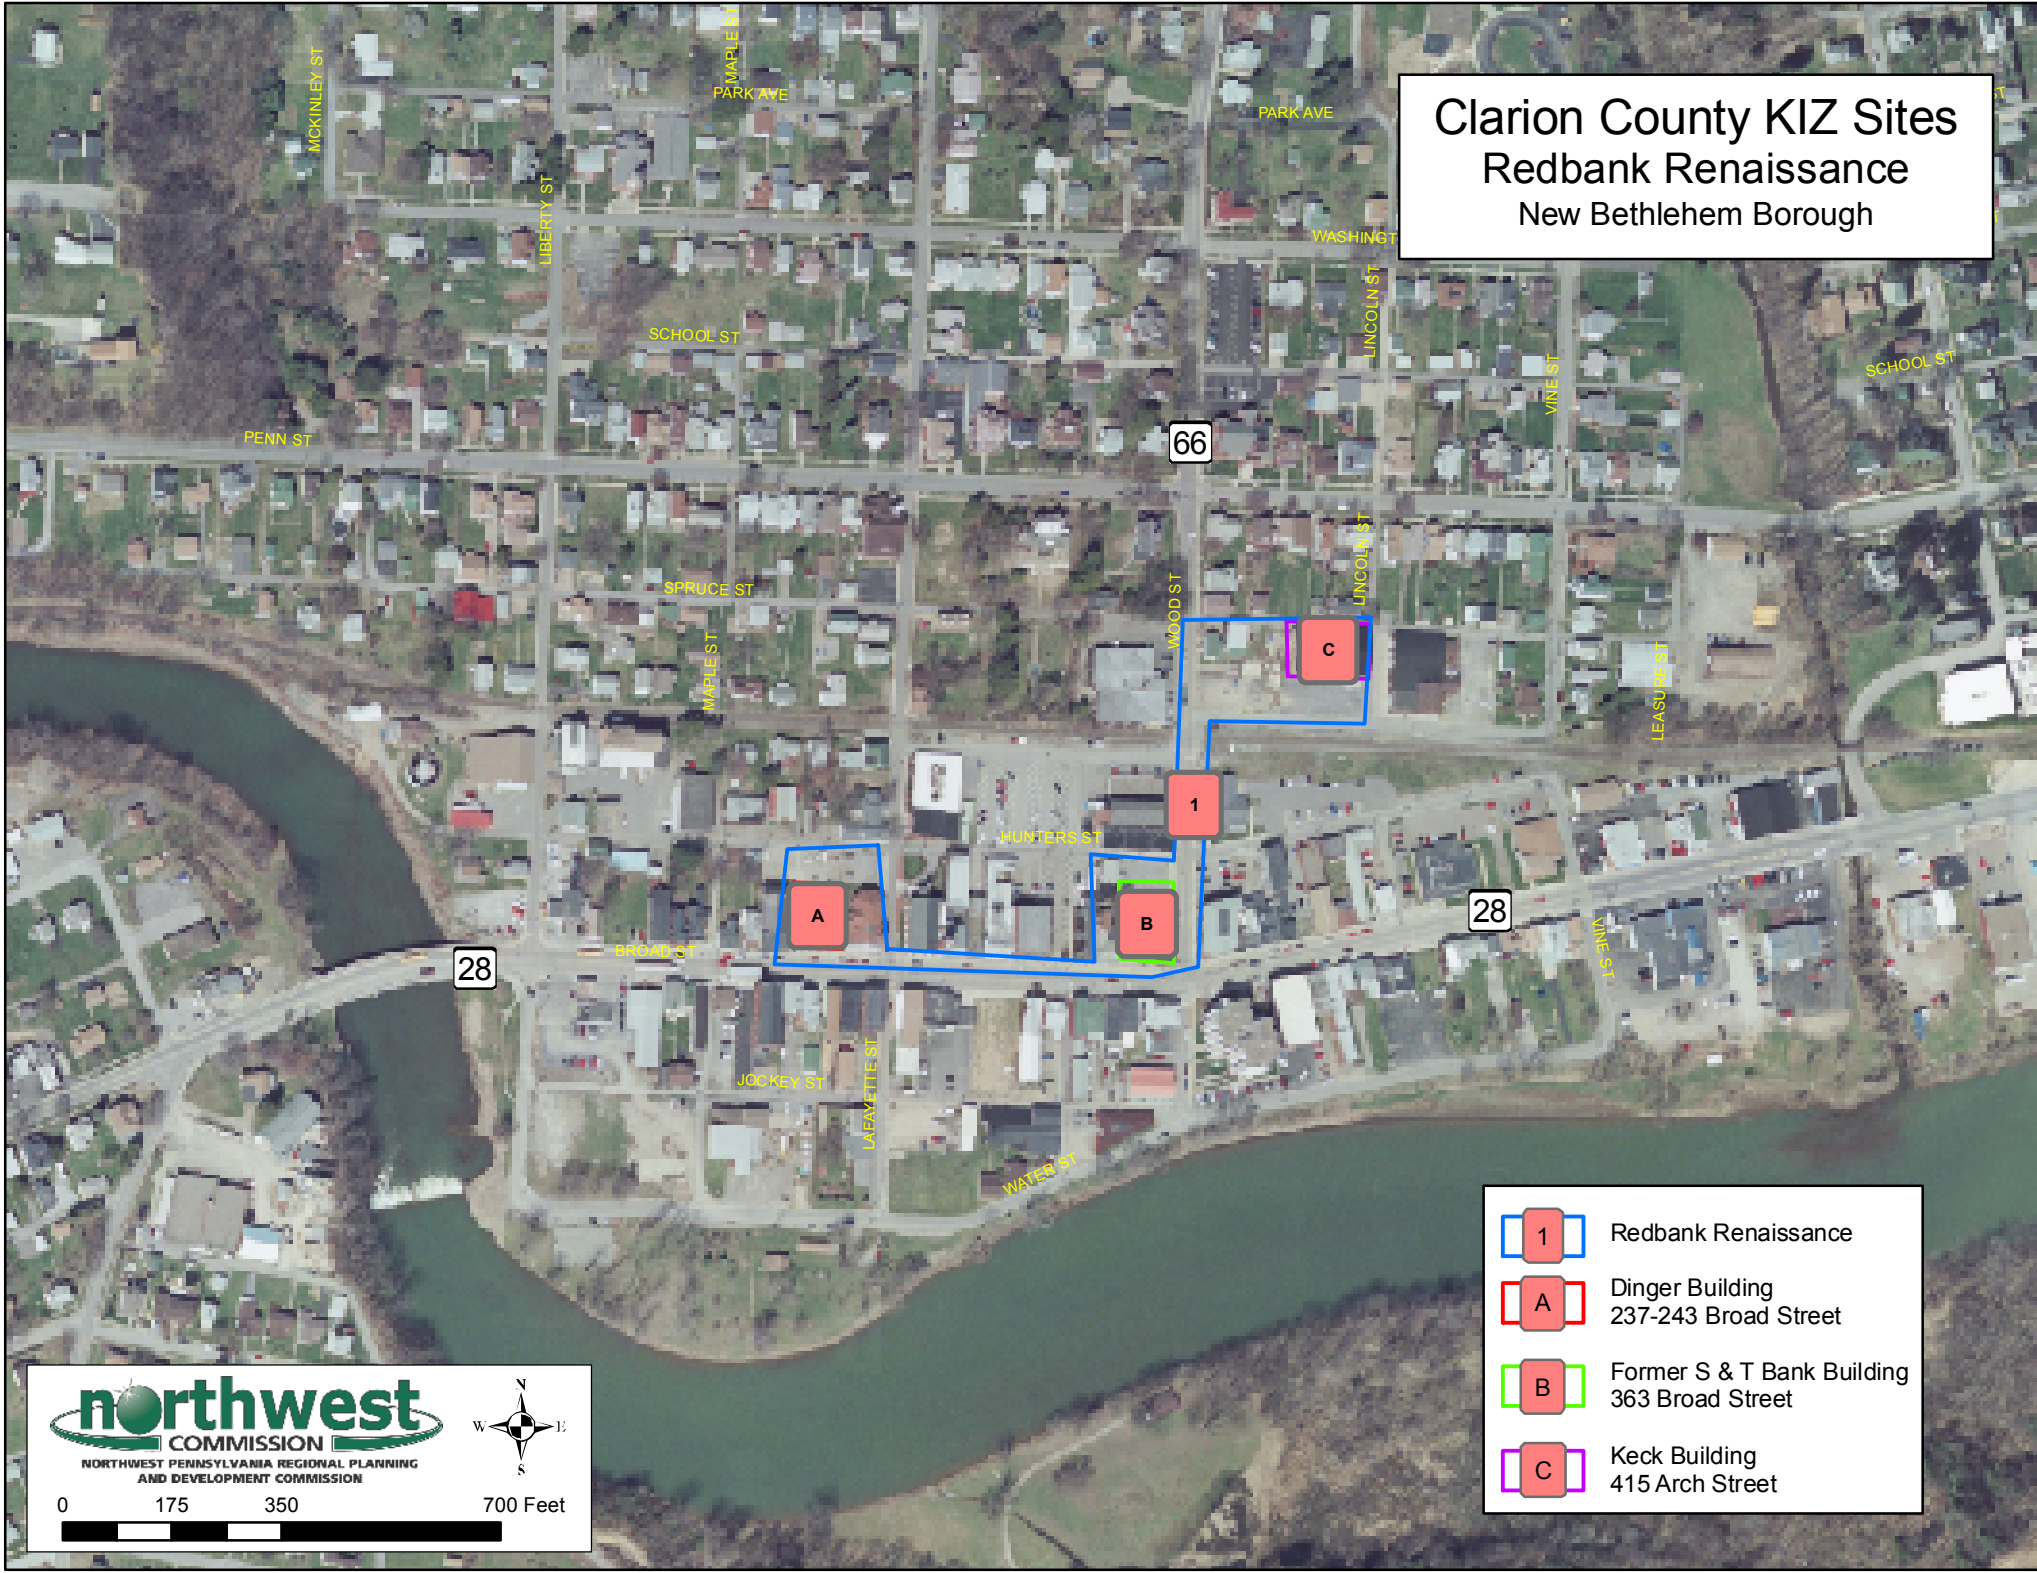

Clarion County KIZ Sites Redbank Renaissance New Bethlehem Borough

- 1 Redbank Renaissance
- A Dinger Building
237-243 Broad Street
- B Former S & T Bank Building
363 Broad Street
- C Keck Building
415 Arch Street

northwest
COMMISSION
NORTHWEST PENNSYLVANIA REGIONAL PLANNING
AND DEVELOPMENT COMMISSION

0 175 350 700 Feet

W N E S