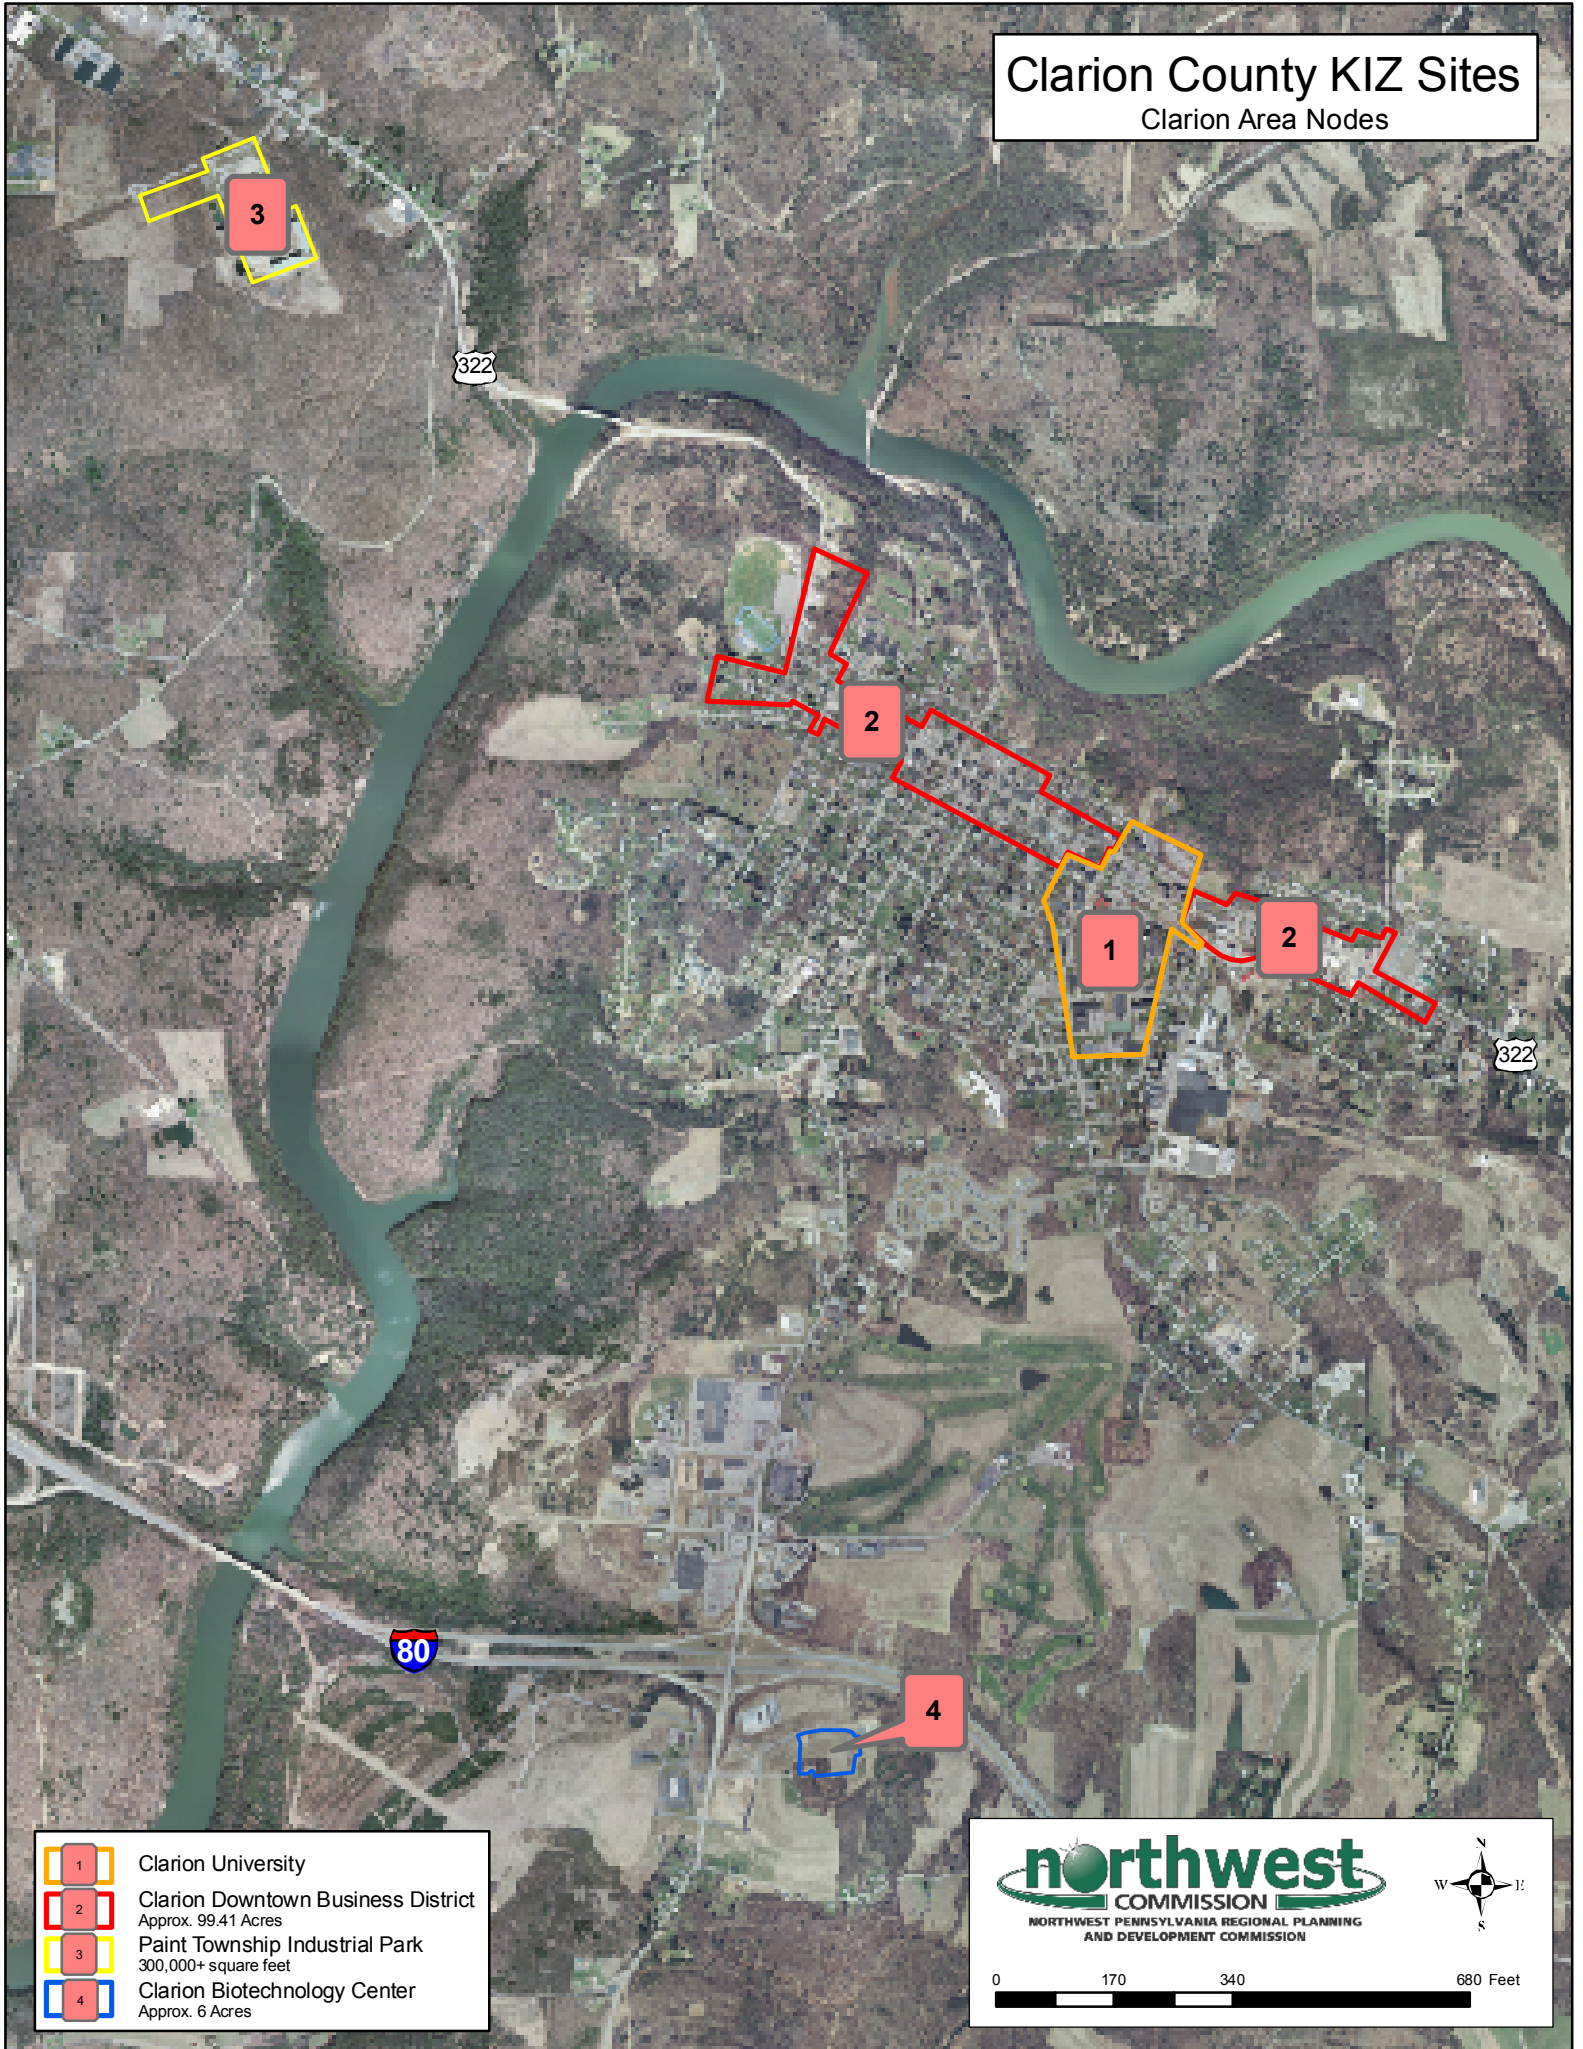

# Clarion County KIZ Sites

Clarion Area Nodes

-  Clarion University
-  Clarion Downtown Business District  
Approx. 99.41 Acres
-  Paint Township Industrial Park  
300,000+ square feet
-  Clarion Biotechnology Center  
Approx. 6 Acres

**northwest**  
COMMISSION  
NORTHWEST PENNSYLVANIA REGIONAL PLANNING  
AND DEVELOPMENT COMMISSION

0 170 340 680 Feet