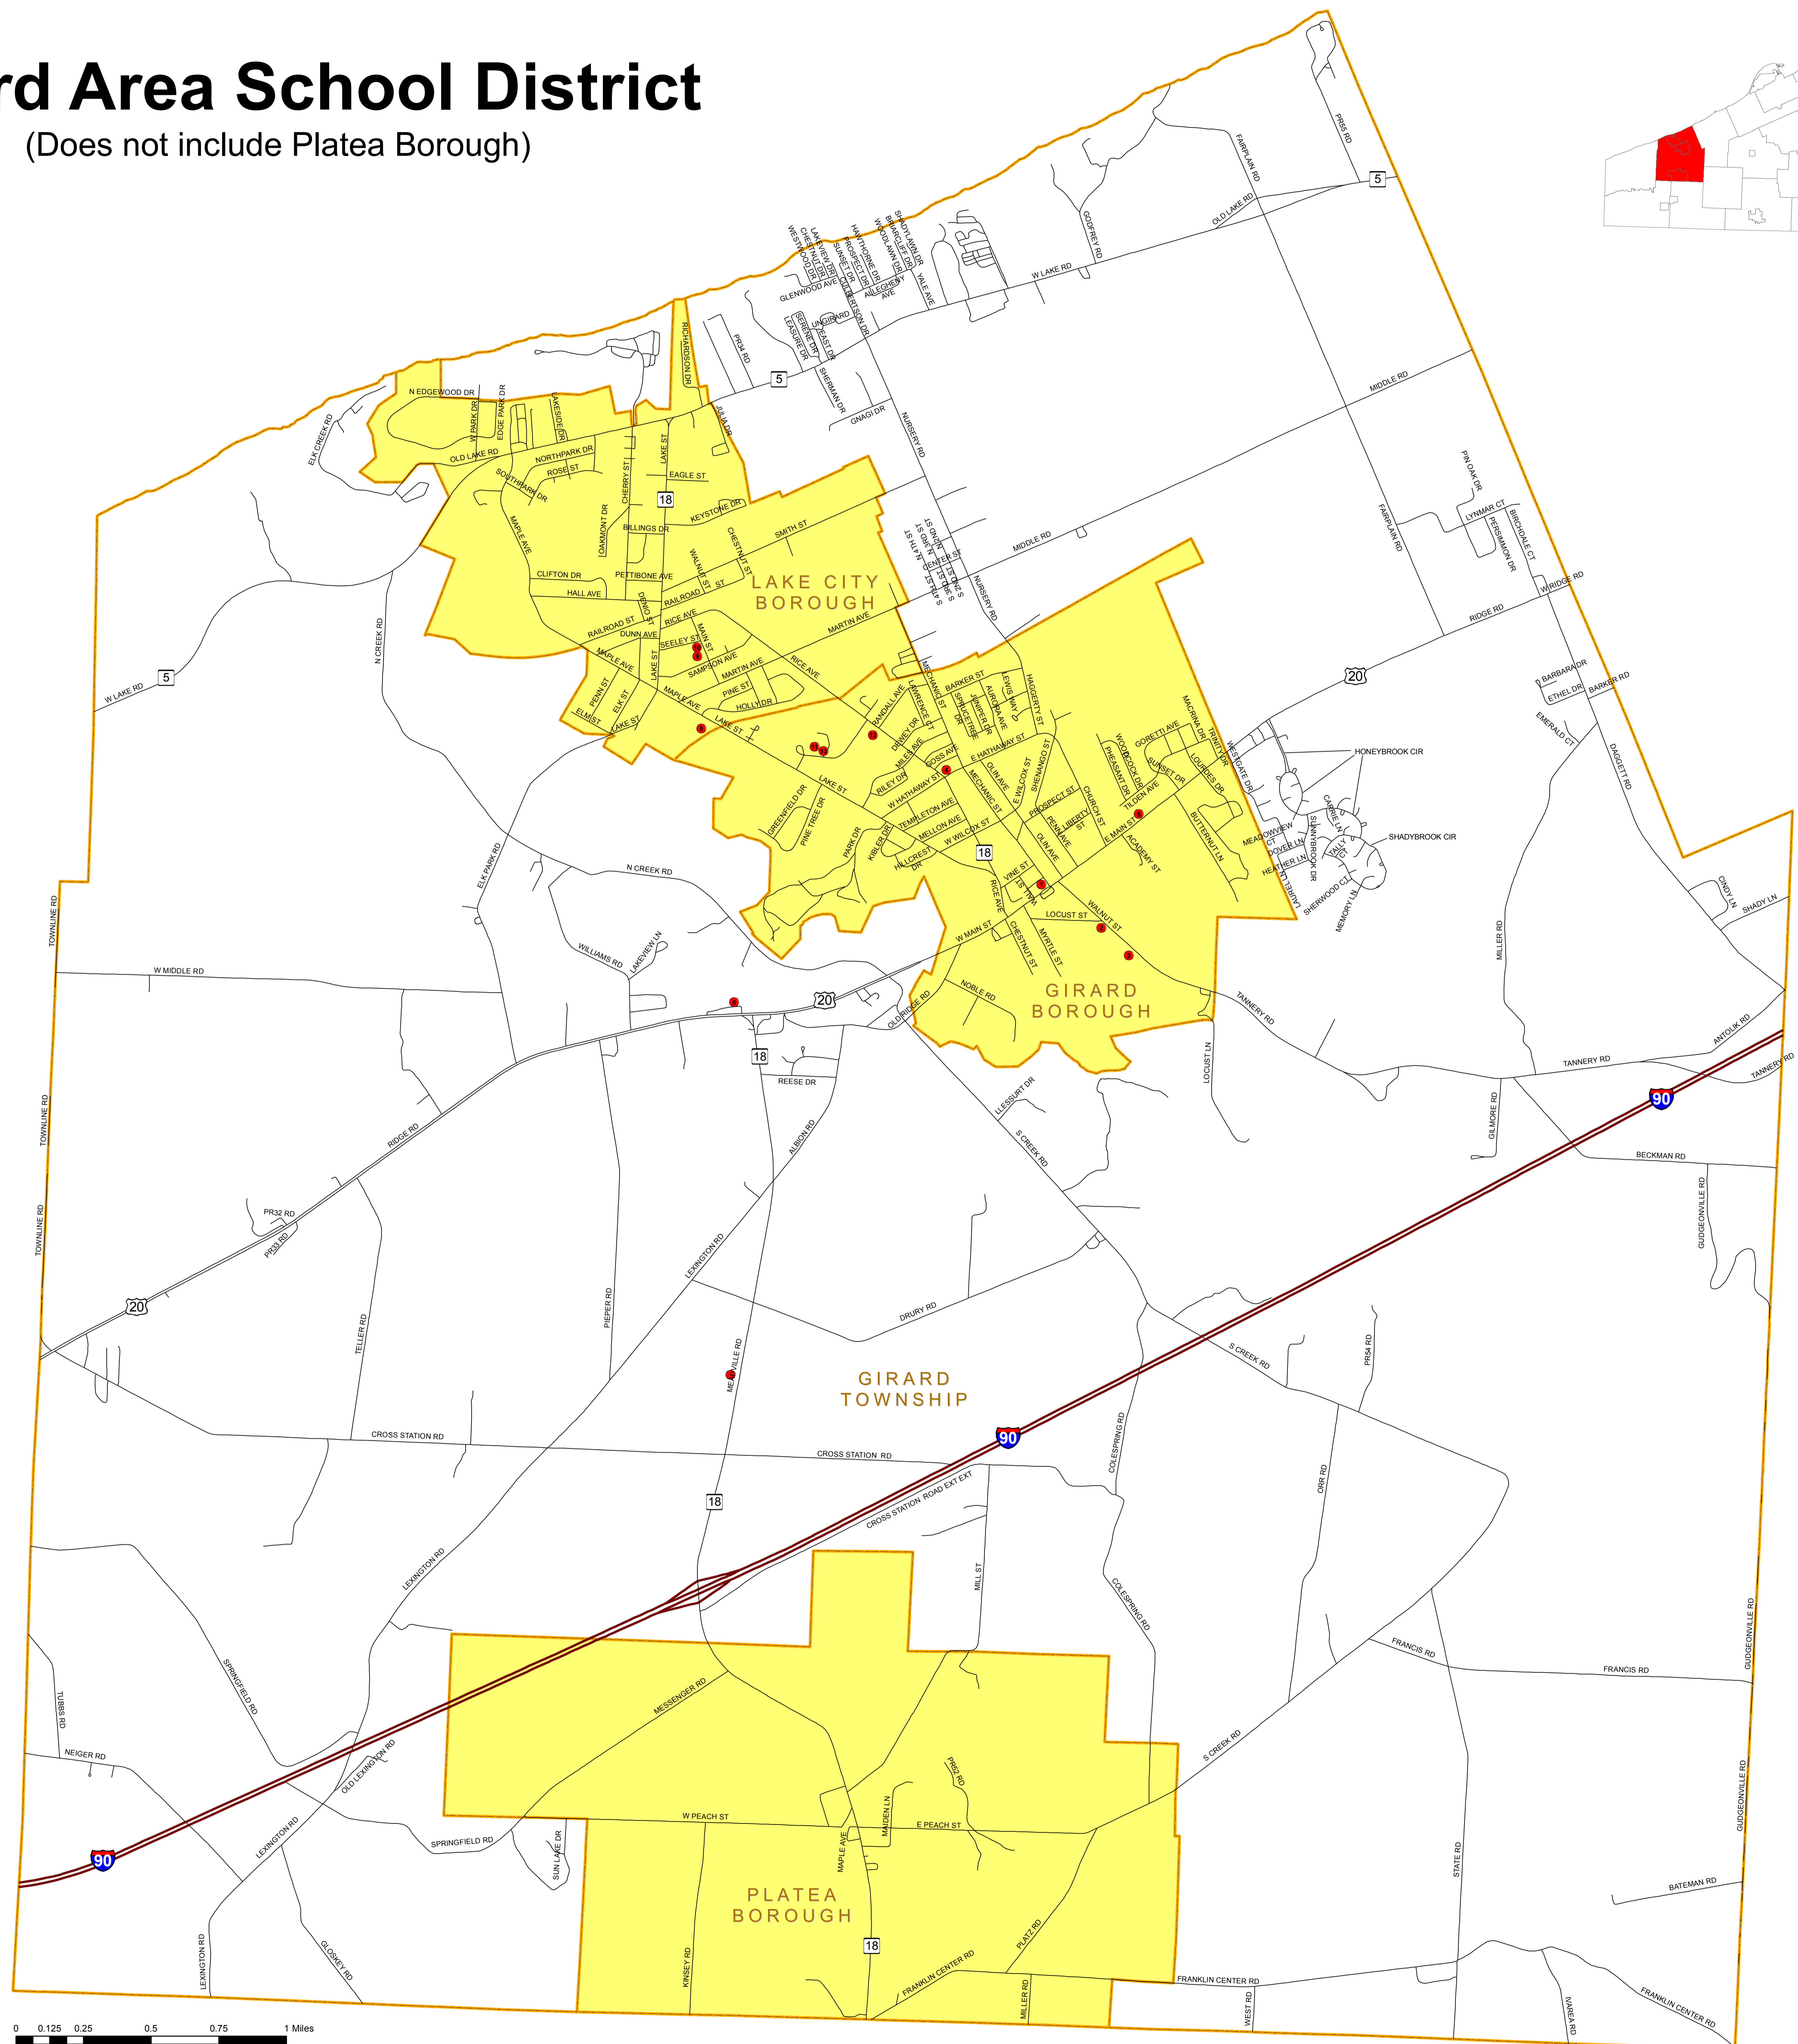

# Girard Area School District

(Does not include Platea Borough)

0 0.125 0.25 0.5 0.75 1 Miles